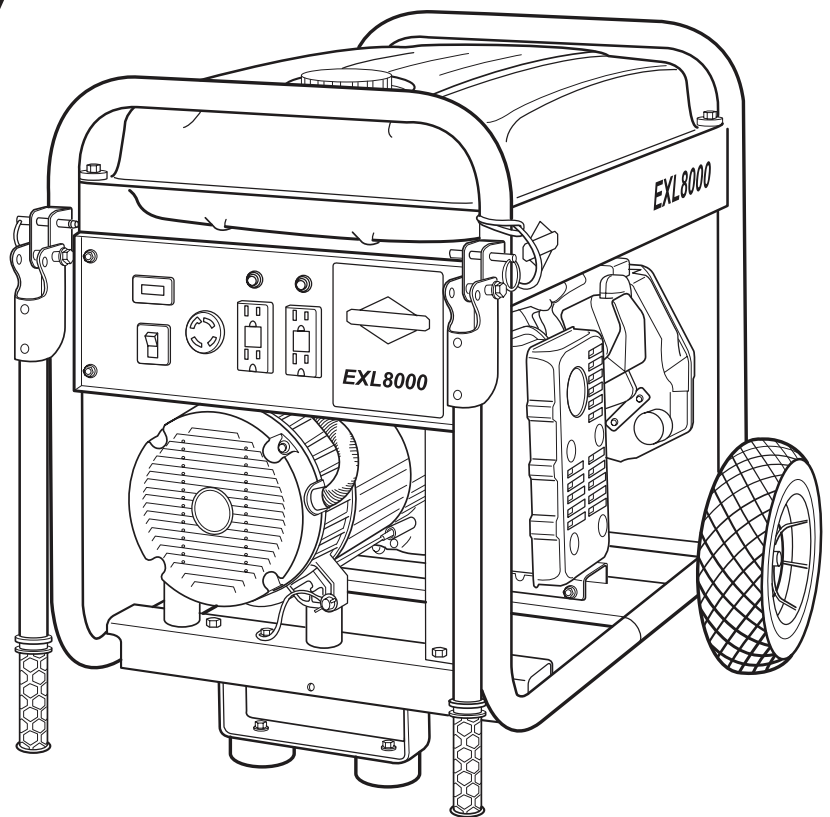

BRIGGS & STRATTON POWER PRODUCTS GROUP, LLC
JEFFERSON, WISCONSIN, U.S.A.

Manual No. 199825A
Revision - (06/20/2007)